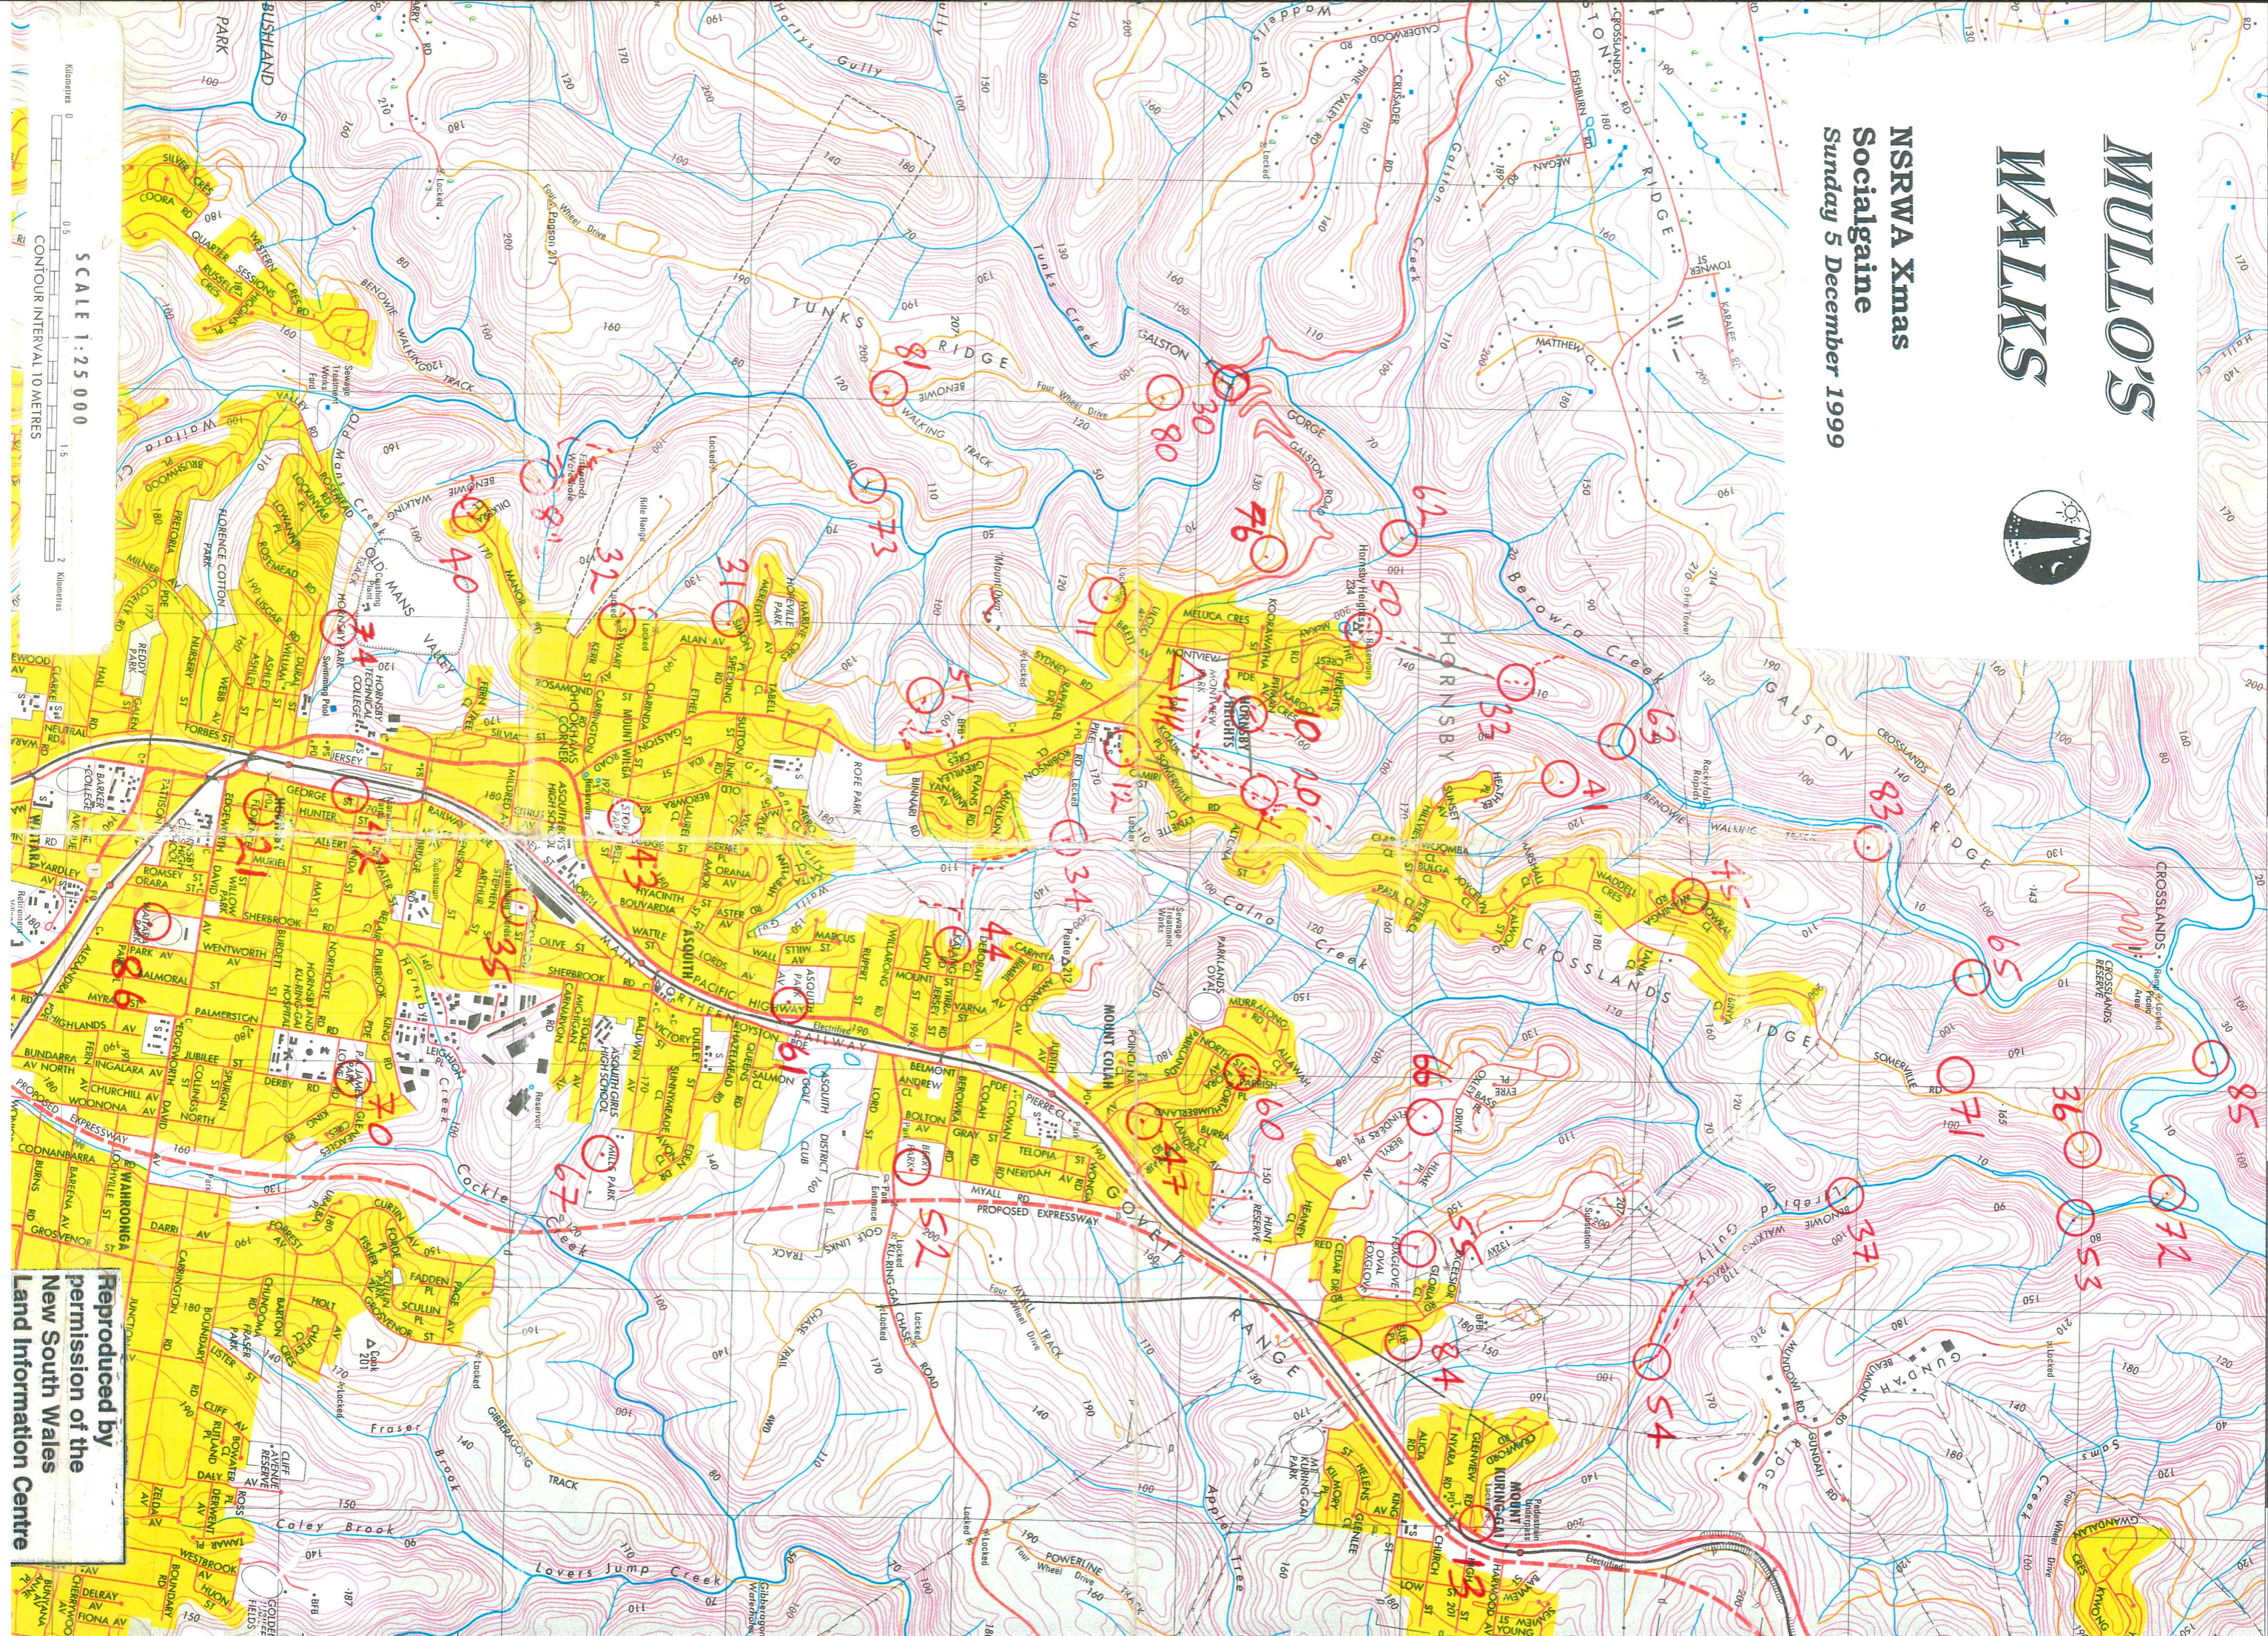

MULLO'S WALKS

**NSRWA Xmas
Socialgaine
Sunday 5 December 1999**

0 0.5 1.5 2 Kilometres
SCALE 1:25 000
CONTOUR INTERVAL 10 METRES

Reproduced by
permission of the
New South Wales
Land Information Centre