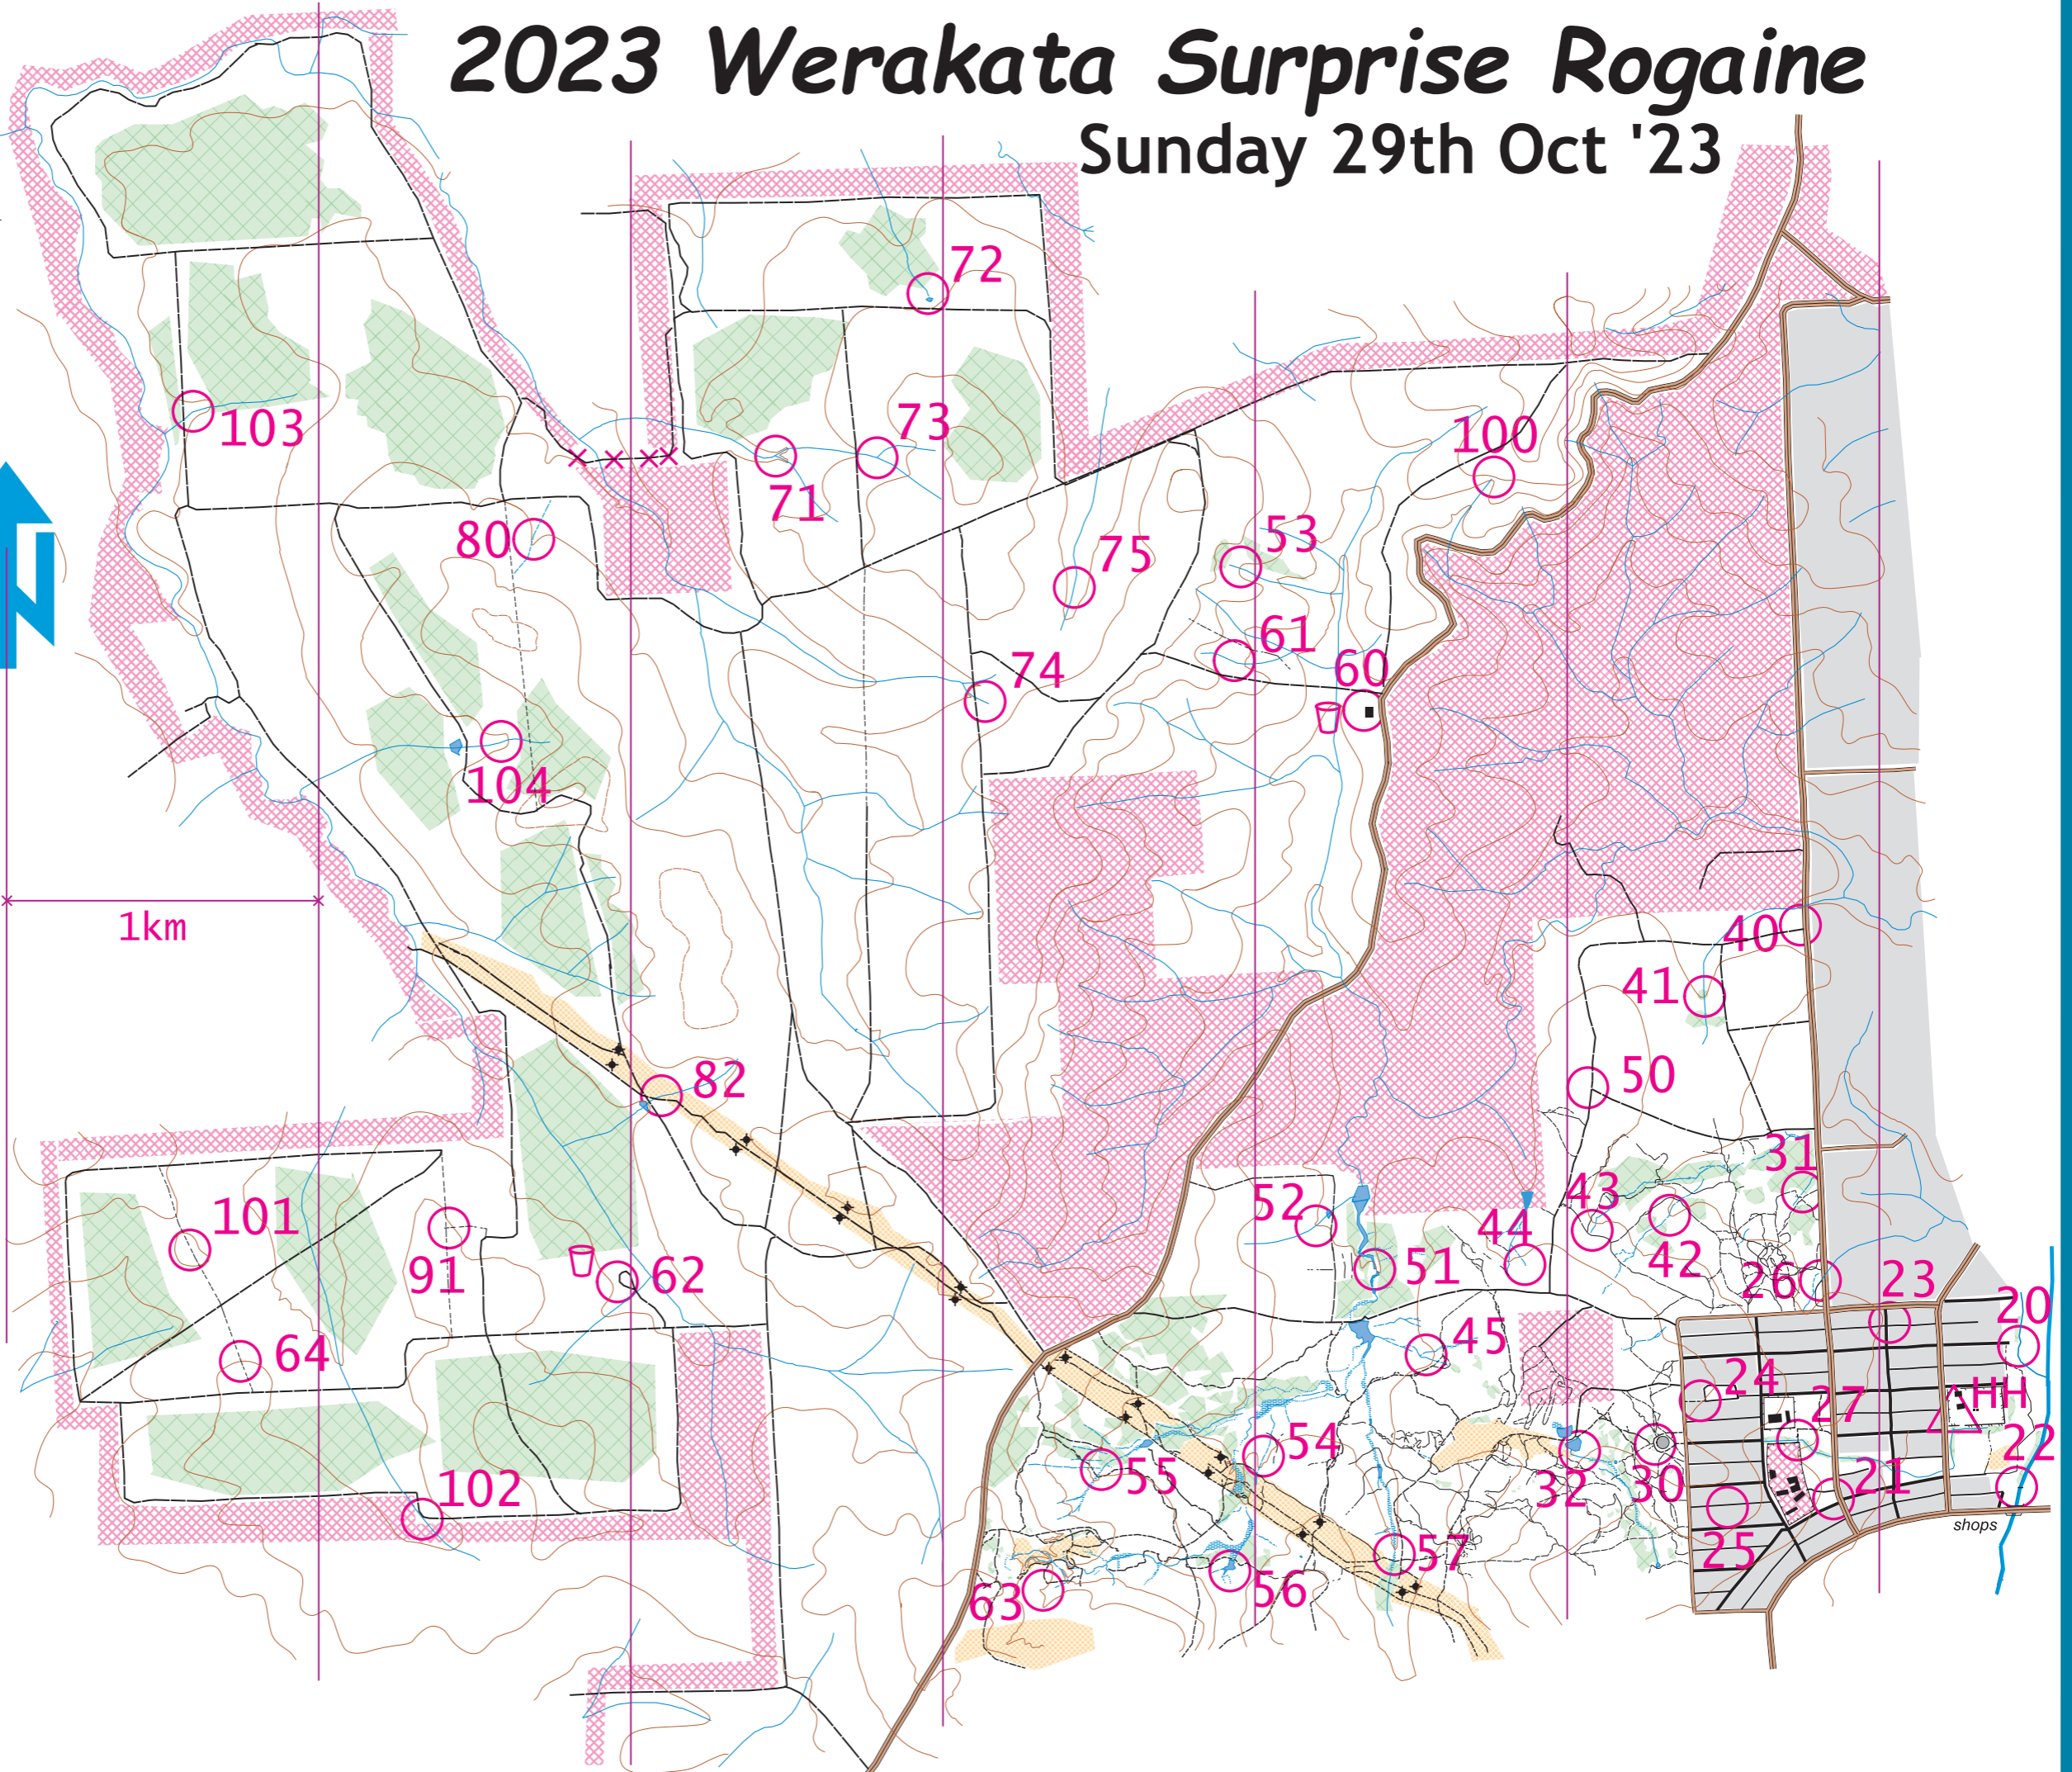

NSW Rogaining Association
www.nswrogaining.org

Emergency 000
Event Admin safety
0434 36 94 93

2023 Werakata Surprise Rogaine

Sunday 29th Oct '23

Scale 1 : 20000
Contours 10 meters
Magnetic North

Course setters / vetters : Bert van Netten
Robert van Huiesteadd, Ian Dempsey, Anita Bickle
Admin : Anita Bickle
Base Map : Ian Dempsey
First Aid Coordinator : Carolyn Rigby
Catering : Robert Kemp
On day Helpers: Dianne Winchcombe, Sue Beric

1km

Legend

- Water
- Busy Road
- Street
- Lane
- Track
- Indistinct track
- Watercourse
- Major watercourse
- Intermittent watercourse
- Dam / waterhole
- Thick Brush
- Rough open land
- Intermittent wetland
- Open land scattered trees
- Out of bounds
- Residential / private
- Building
- High Tower