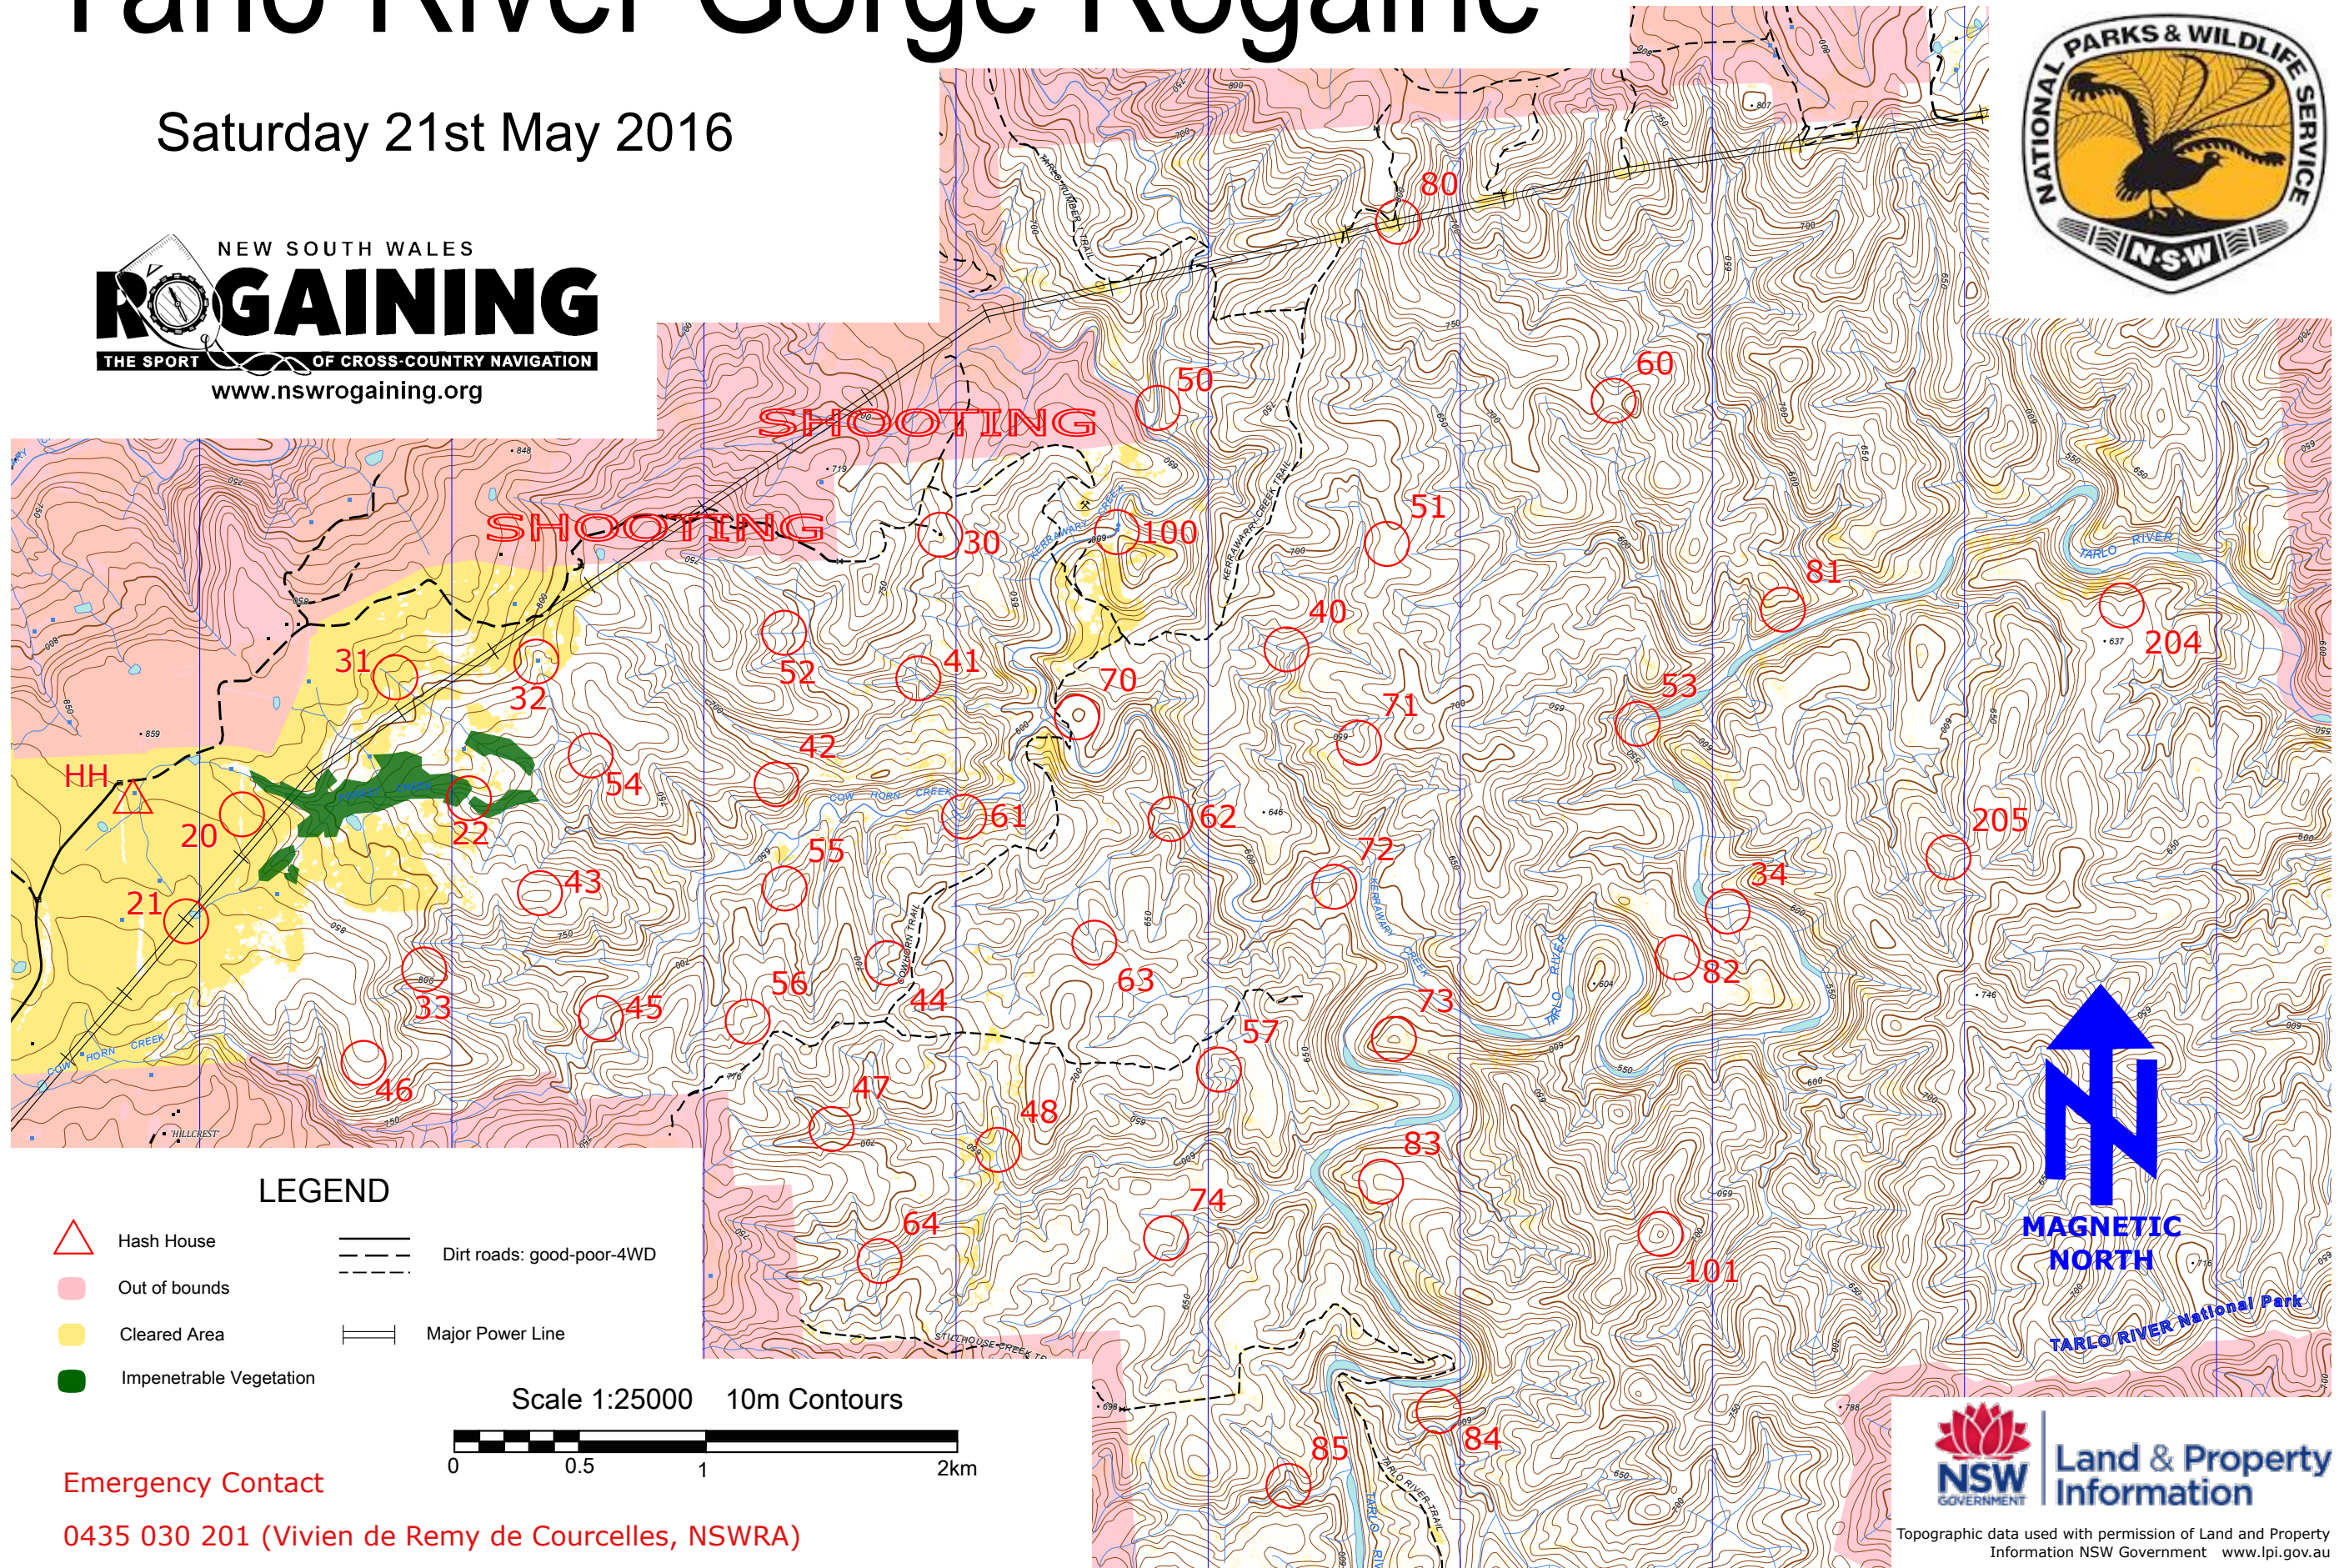

# Tarlo River Gorge Rogaine

Saturday 21st May 2016

## LEGEND

- Hash House
- Out of bounds
- Cleared Area
- Impenetrable Vegetation
- Dirt roads: good-poor-4WD
- Major Power Line

Scale 1:25000 10m Contours

### Emergency Contact

0435 030 201 (Vivien de Remy de Courcelles, NSWRA)

0408 230 593 (Trevor Gollan, NSWRA)

Topographic data used with permission of Land and Property Information NSW Government [www.lpi.gov.au](http://www.lpi.gov.au)