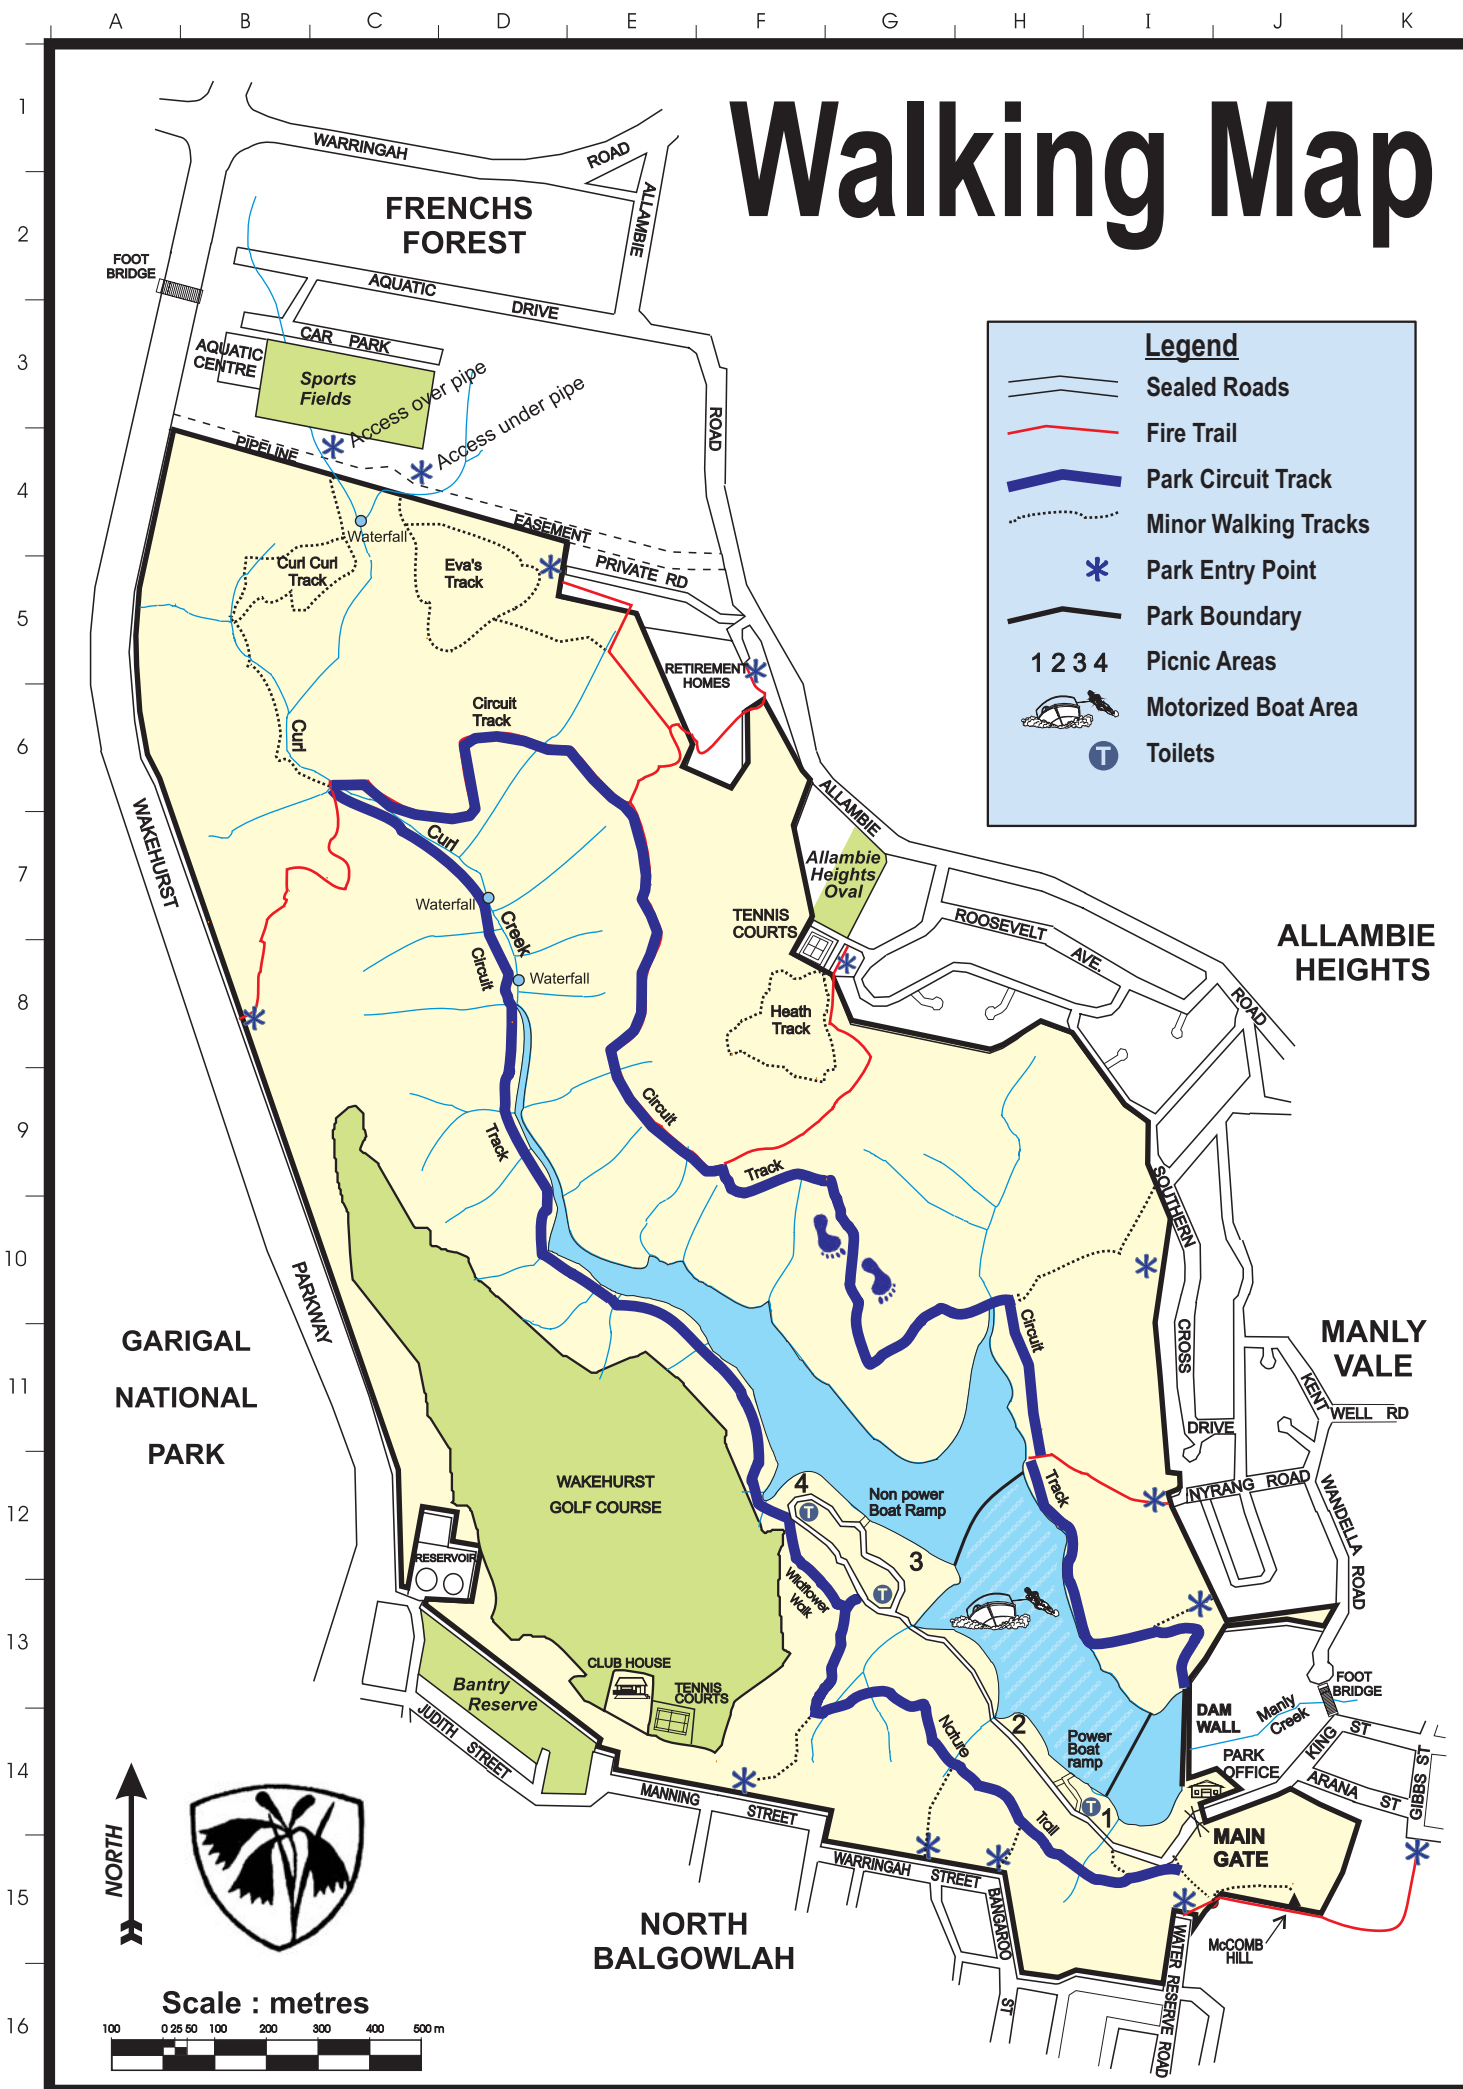

Walking Map

Legend

-  Sealed Roads
-  Fire Trail
-  Park Circuit Track
-  Minor Walking Tracks
-  Park Entry Point
-  Park Boundary
-  Picnic Areas
-  Motorized Boat Area
-  Toilets

Scale : metres