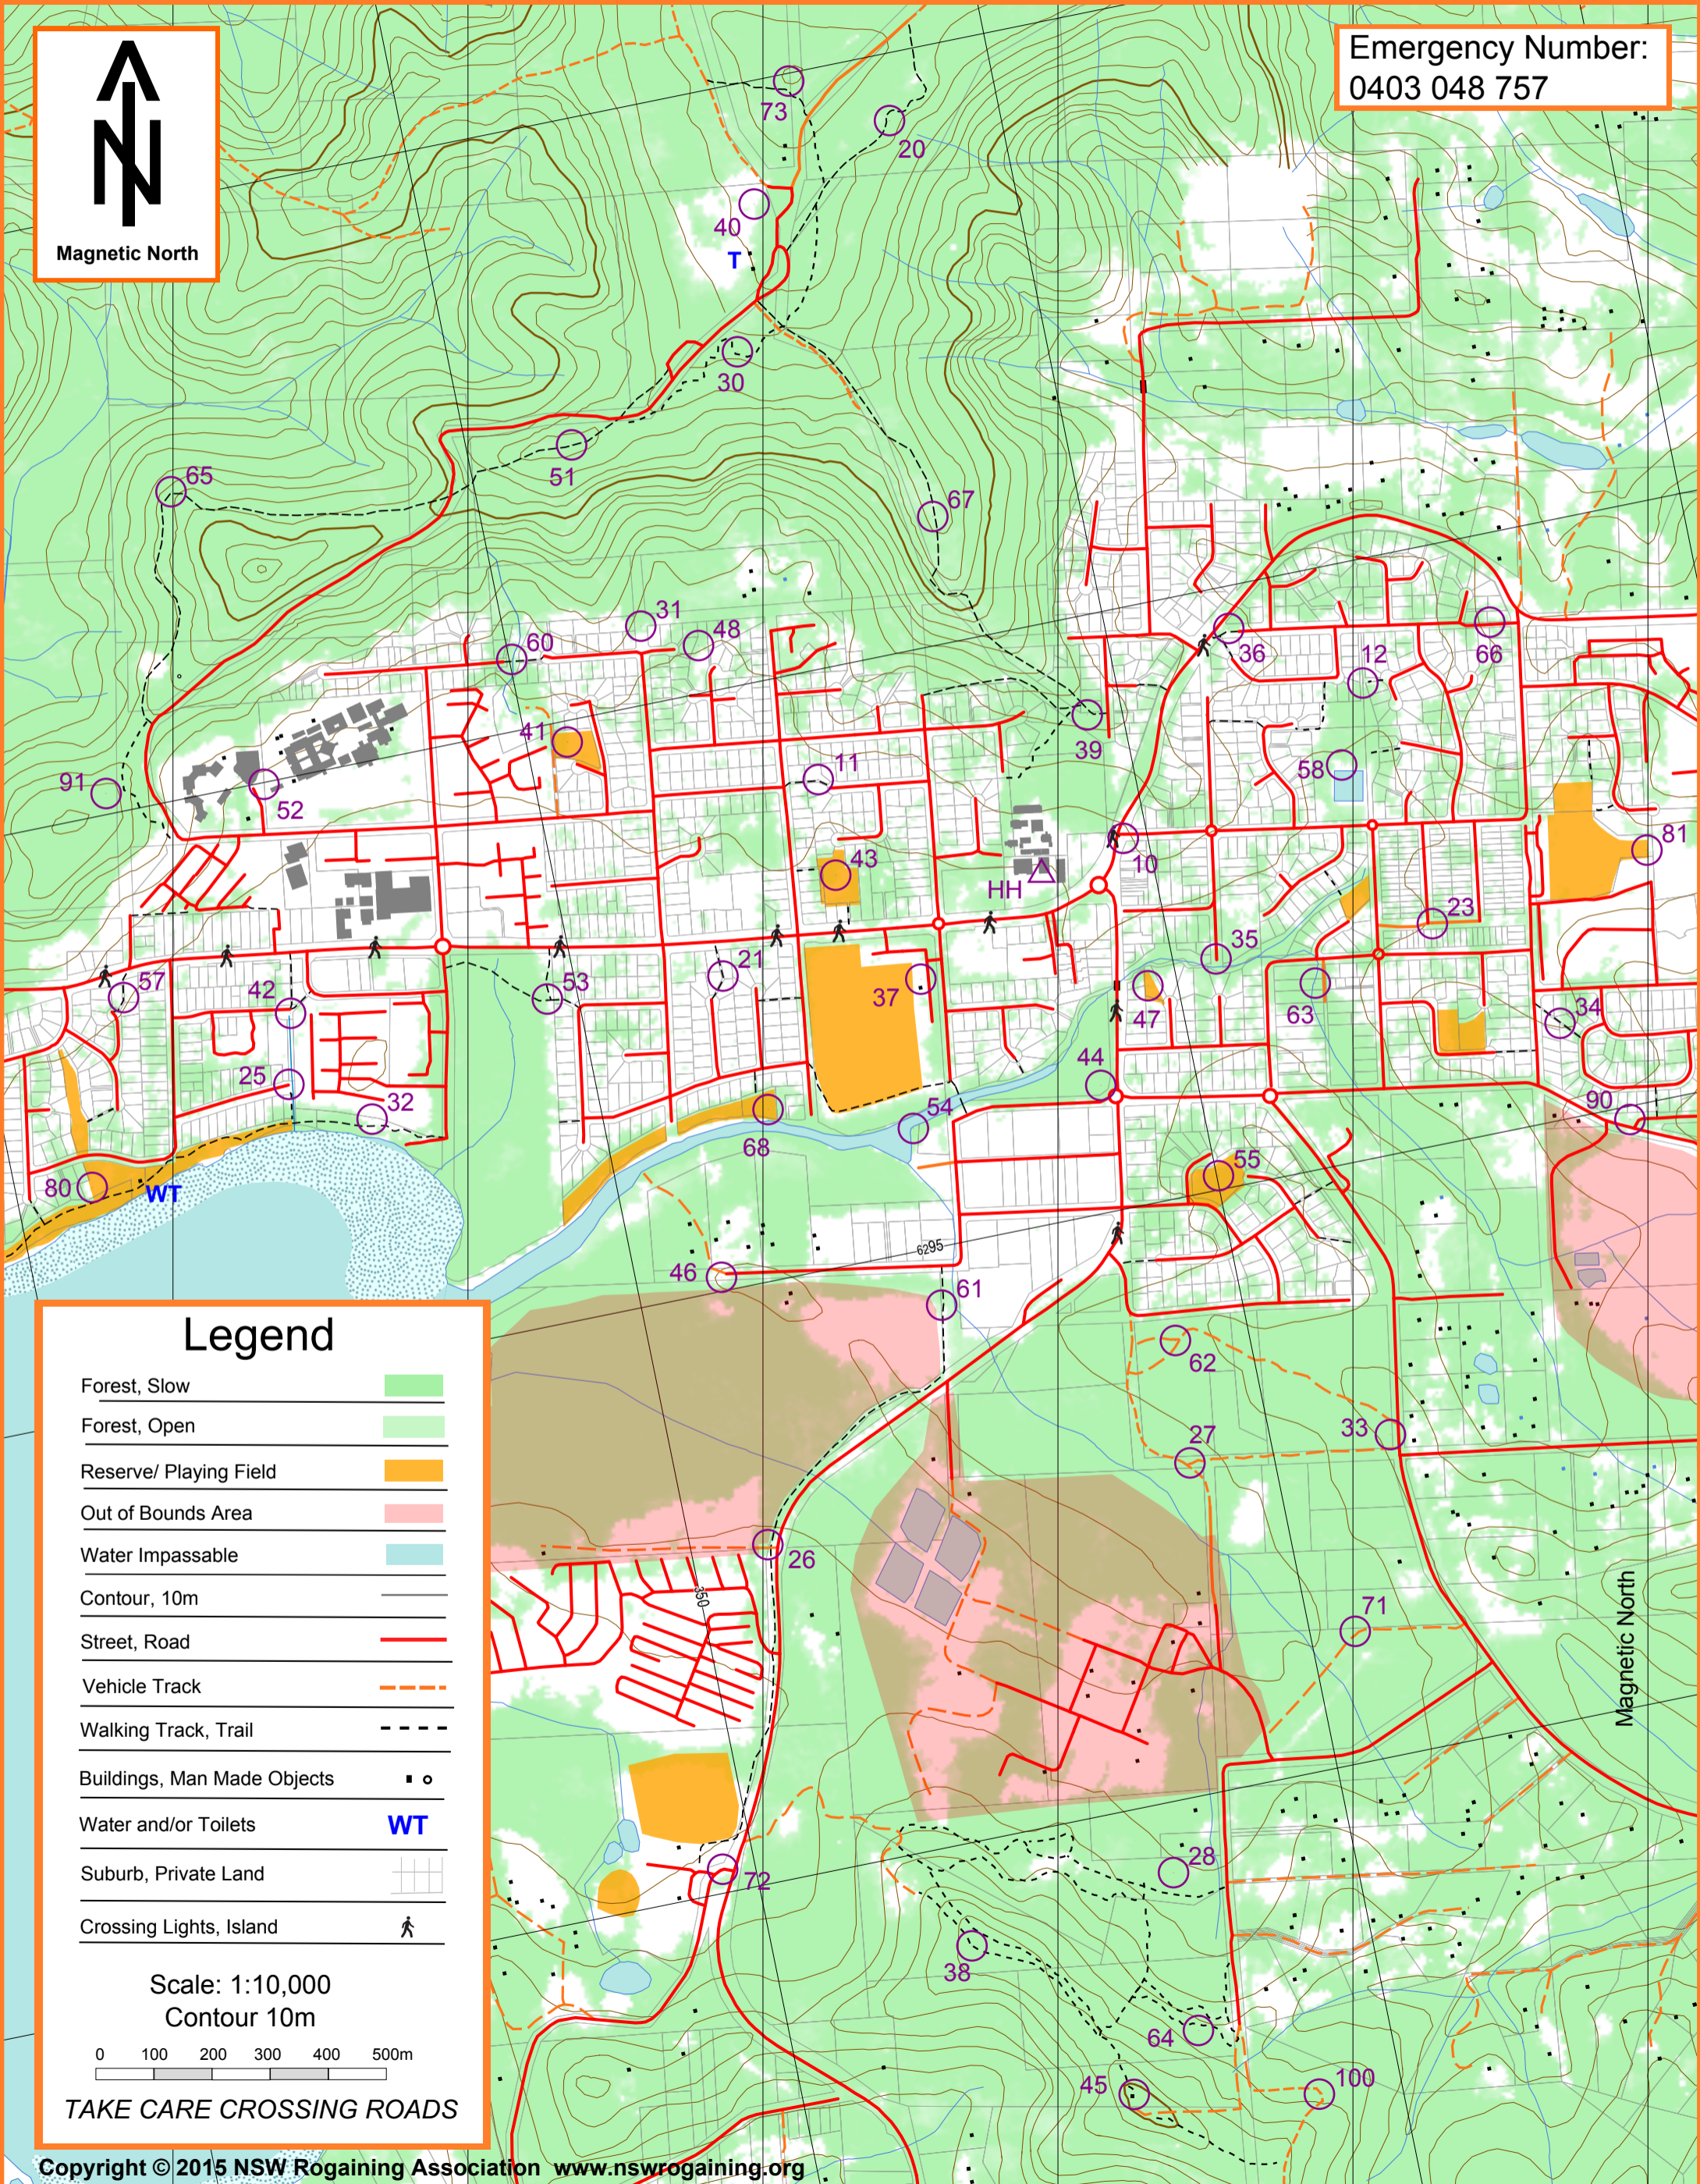

Emergency Number:
 0403 048 757

Legend

Forest, Slow	
Forest, Open	
Reserve/ Playing Field	
Out of Bounds Area	
Water Impassable	
Contour, 10m	
Street, Road	
Vehicle Track	
Walking Track, Trail	
Buildings, Man Made Objects	
Water and/or Toilets	WT
Suburb, Private Land	
Crossing Lights, Island	

Scale: 1:10,000
 Contour 10m

0 100 200 300 400 500m

TAKE CARE CROSSING ROADS